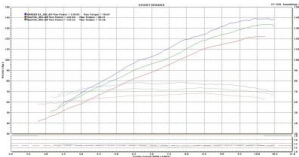

# Barkers Performance Exhaust

*Barker's Performance Exhaust*

1125 R

Buell 1125 R

**Buell 1125 R Slip On Exhaust**  
**\$395.00**

Buell 1125 R Slip On Exhaust [\[Product Details...\]](#)

**Quiet Core**  
**\$20.00**